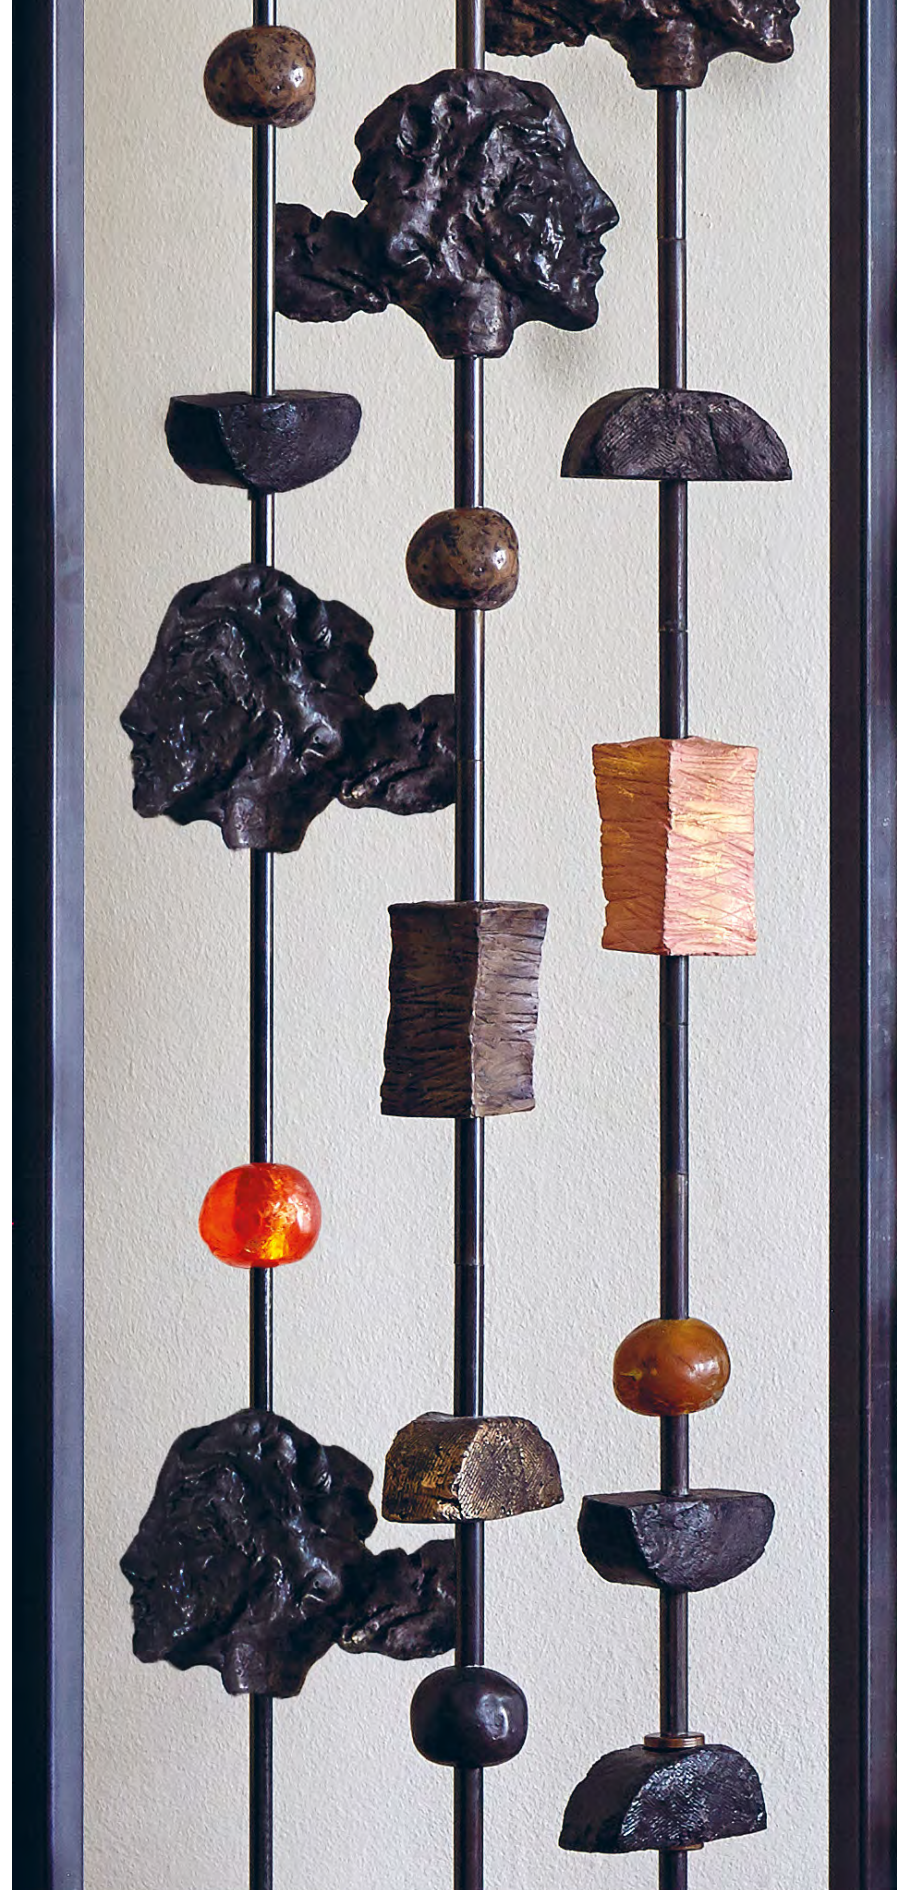

M A R G I T
W I T T I G

Synergy table lamp

Oval mirror gilded frame with antiqued glass, Faya table lamp

New York table lamps, The Whitby Hotel NYC

New York table lamp

Brass console table with abstract table top, bespoke piece

Pearl occasional table

Emerald Table Lamp in Brass with Green Spheres

Bateman, chandelier in brass and emerald resin

Mayfair, three-tier chandelier in brass and resin

Elowen, organic chandelier in brass and resin
In collaboration with Studio Peake

White pearl pendant

Manhattan pendant

Simplicity floor lamp

Abstract floor lamp

Paris table lamp

Portrait floor lamp, shown in raw bronze

Simplicity floor lamp with blown glass elements

Silhouette table lamp
Shade on opposite page by Partimi

Bespoke turquoise table lamps
Emotion sculpture in raw bronze

Totem floor lamp

Desk lamp in brass with resin pearls

Pearl floor lamp

Door handles, lacquered steel with bespoke bronze and brass-bronze patina