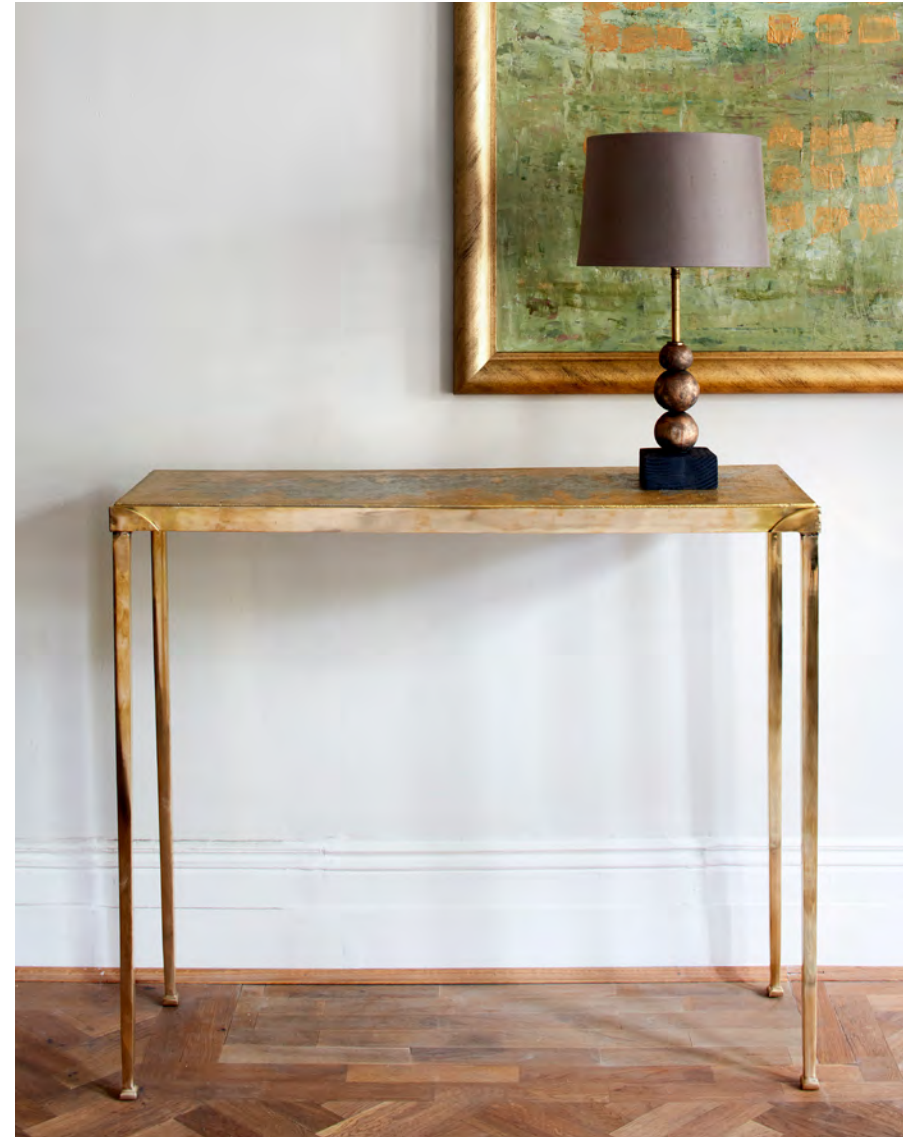

M A R G I T
W I T T I G

Synergy table lamp

Oval mirror gilded frame with antiqued glass, Faya table lamp

New York table lamps, The Whitby Hotel NYC

New York table lamp

Brass console table with abstract table top, bespoke piece

Pearl occasional table

Emerald Table Lamp in Brass with Green Spheres

Bateman, chandelier in brass and emerald resin

Mayfair, three-tier chandelier in brass and resin

Elowen, organic chandelier in brass and resin
In collaboration with Studio Peake

White pearl pendant

Manhattan pendant

Simplicity floor lamp

Abstract floor lamp

Paris table lamp

Portrait floor lamp, shown in raw bronze

Simplicity floor lamp with blown glass elements

Silhouette table lamp
Shade on opposite page by Partimi